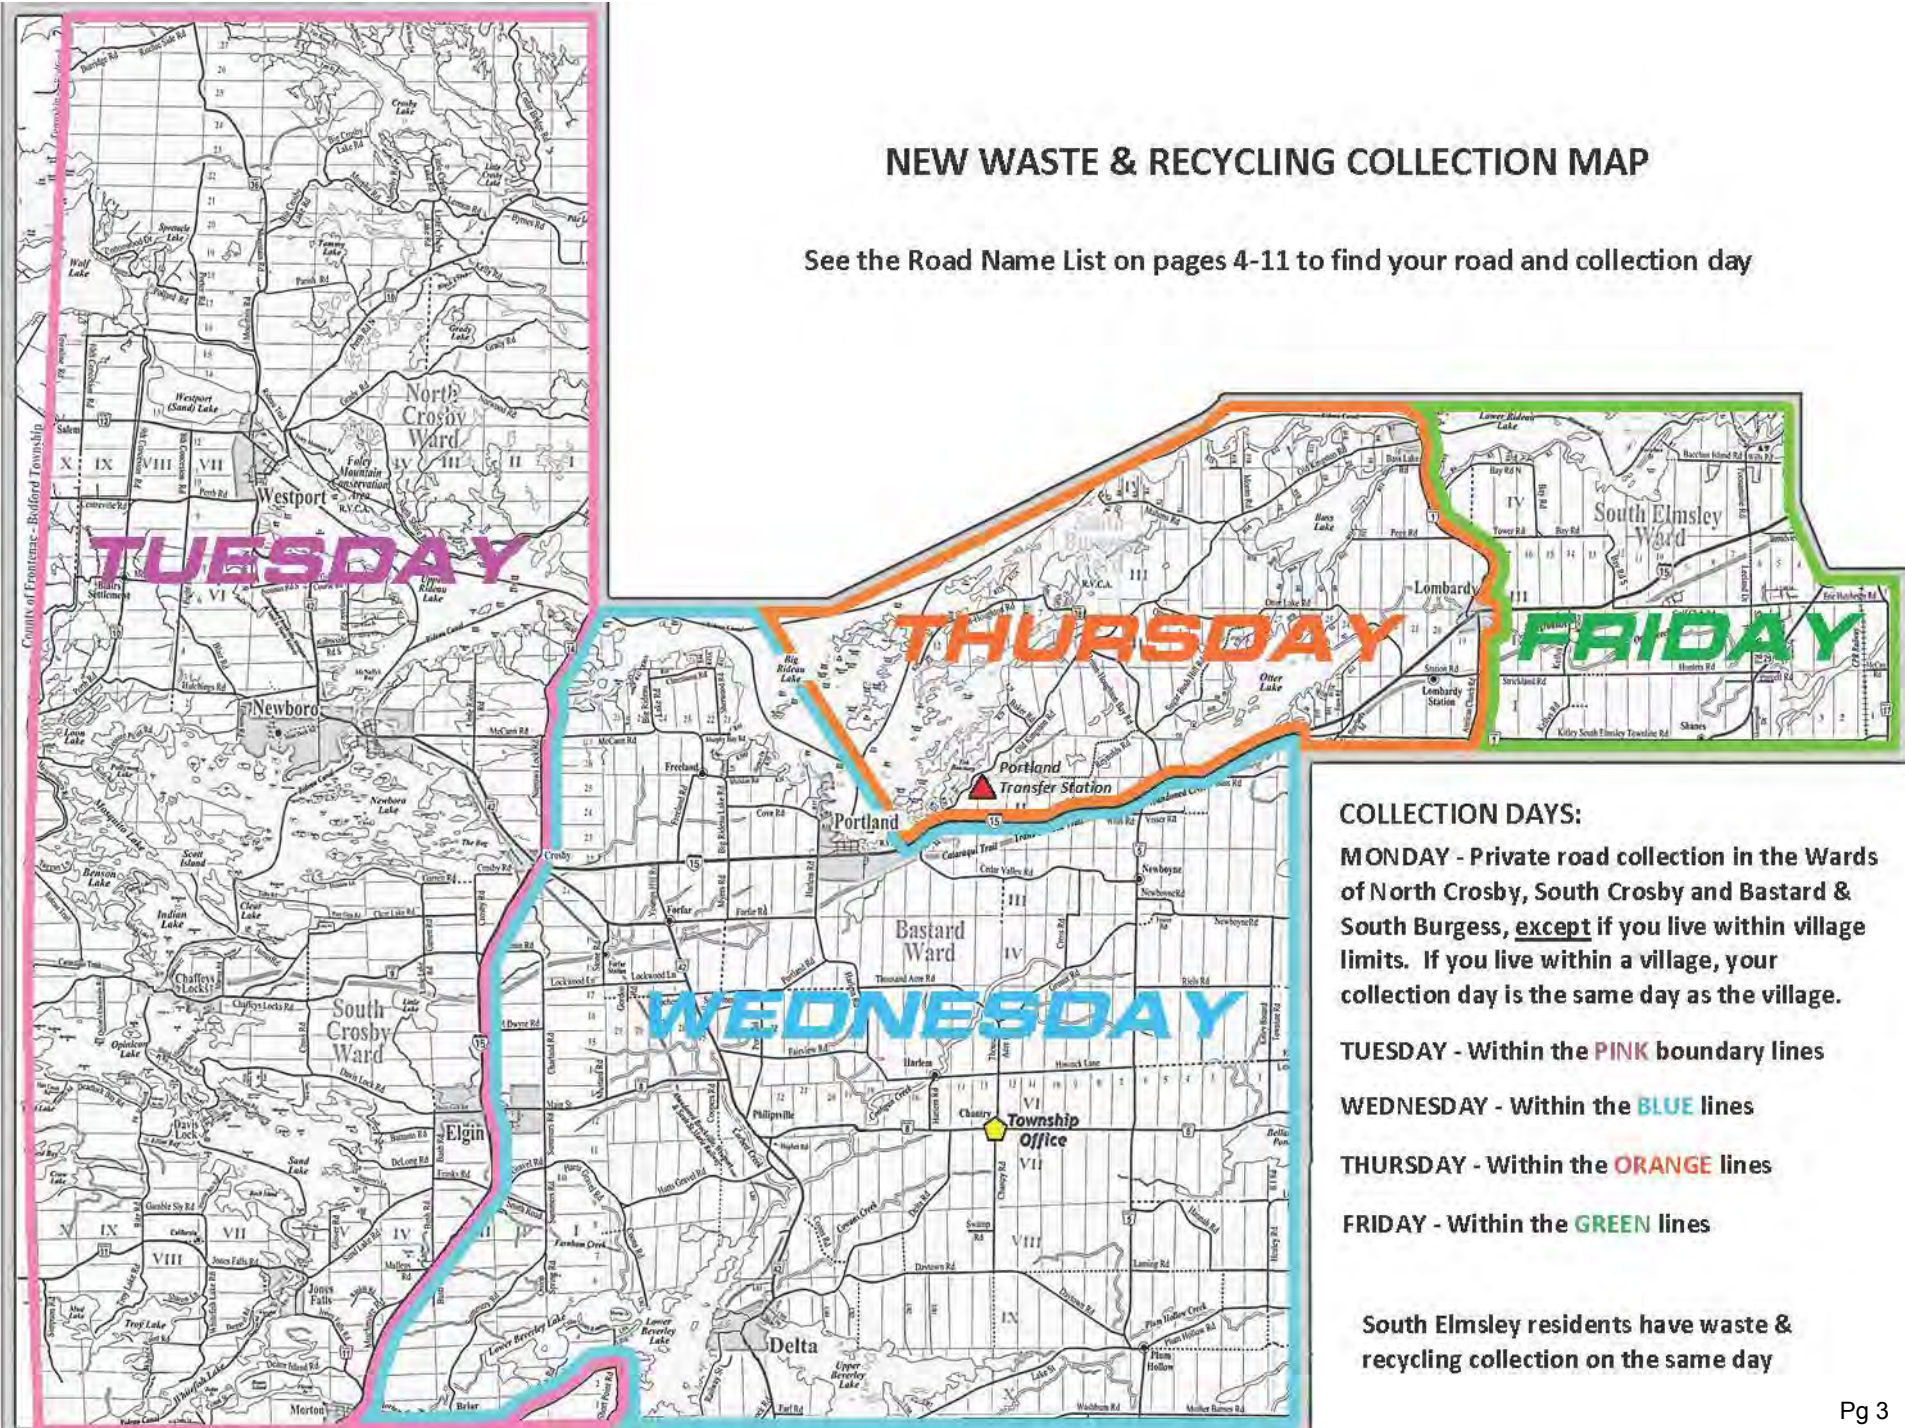

NEW WASTE & RECYCLING COLLECTION MAP

See the Road Name List on pages 4-11 to find your road and collection day

COLLECTION DAYS:

MONDAY - Private road collection in the Wards of North Crosby, South Crosby and Bastard & South Burgess, except if you live within village limits. If you live within a village, your collection day is the same day as the village.

TUESDAY - Within the **PINK** boundary lines

WEDNESDAY - Within the **BLUE** lines

THURSDAY - Within the **ORANGE** lines

FRIDAY - Within the **GREEN** lines

South Elmsley residents have waste & recycling collection on the same day