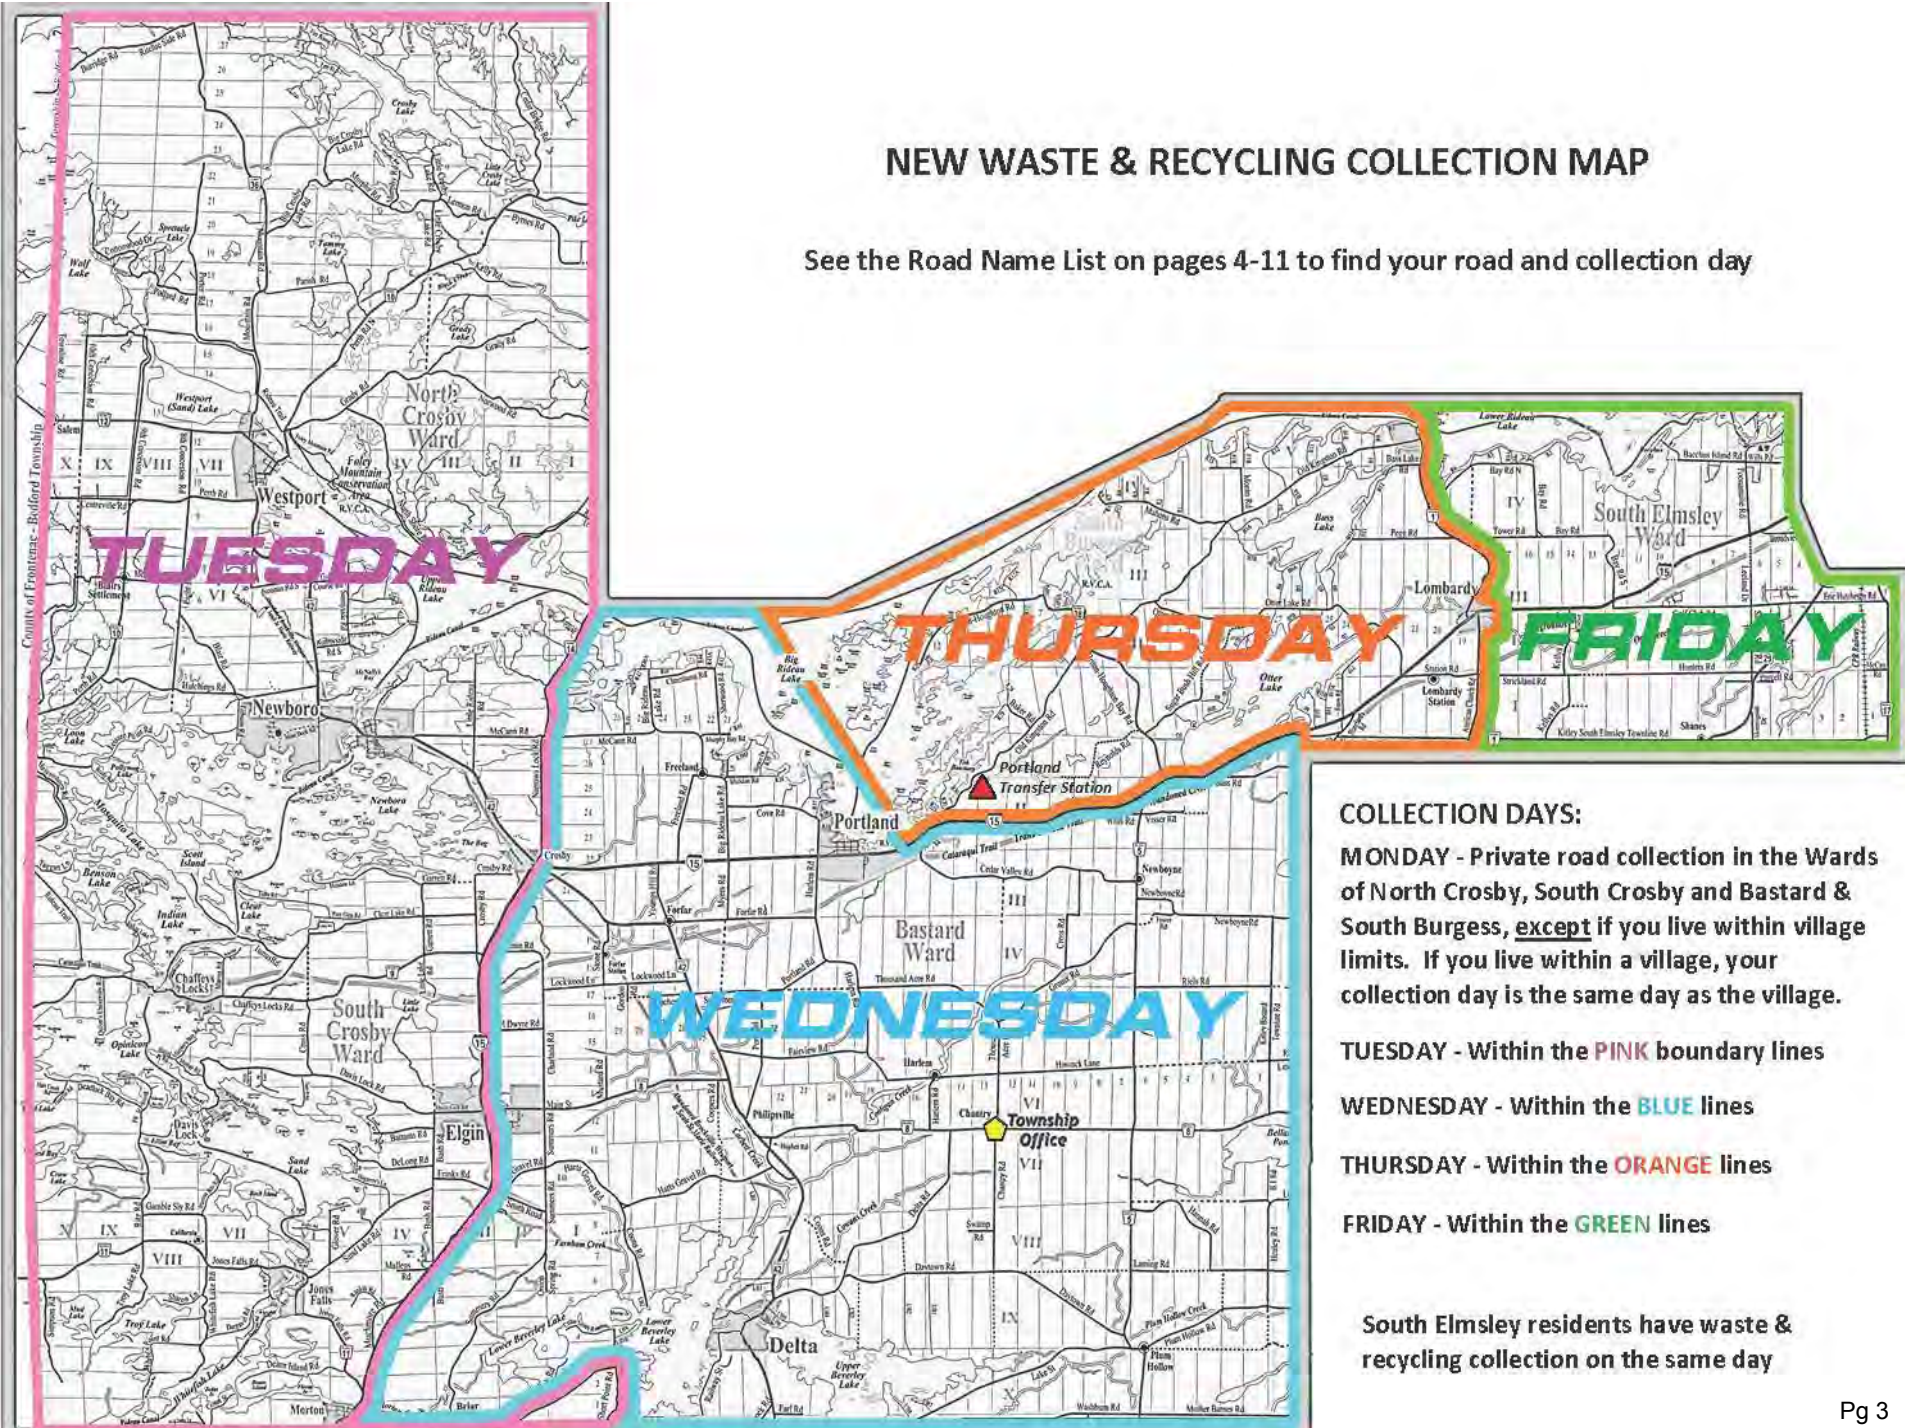

# NEW WASTE & RECYCLING COLLECTION MAP

See the Road Name List on pages 4-11 to find your road and collection day

**TUESDAY** - Within the **PINK** boundary lines

**WEDNESDAY** - Within the **BLUE** lines

**THURSDAY** - Within the **ORANGE** lines

**FRIDAY** - Within the **GREEN** lines

South Elmsley residents have waste & recycling collection on the same day