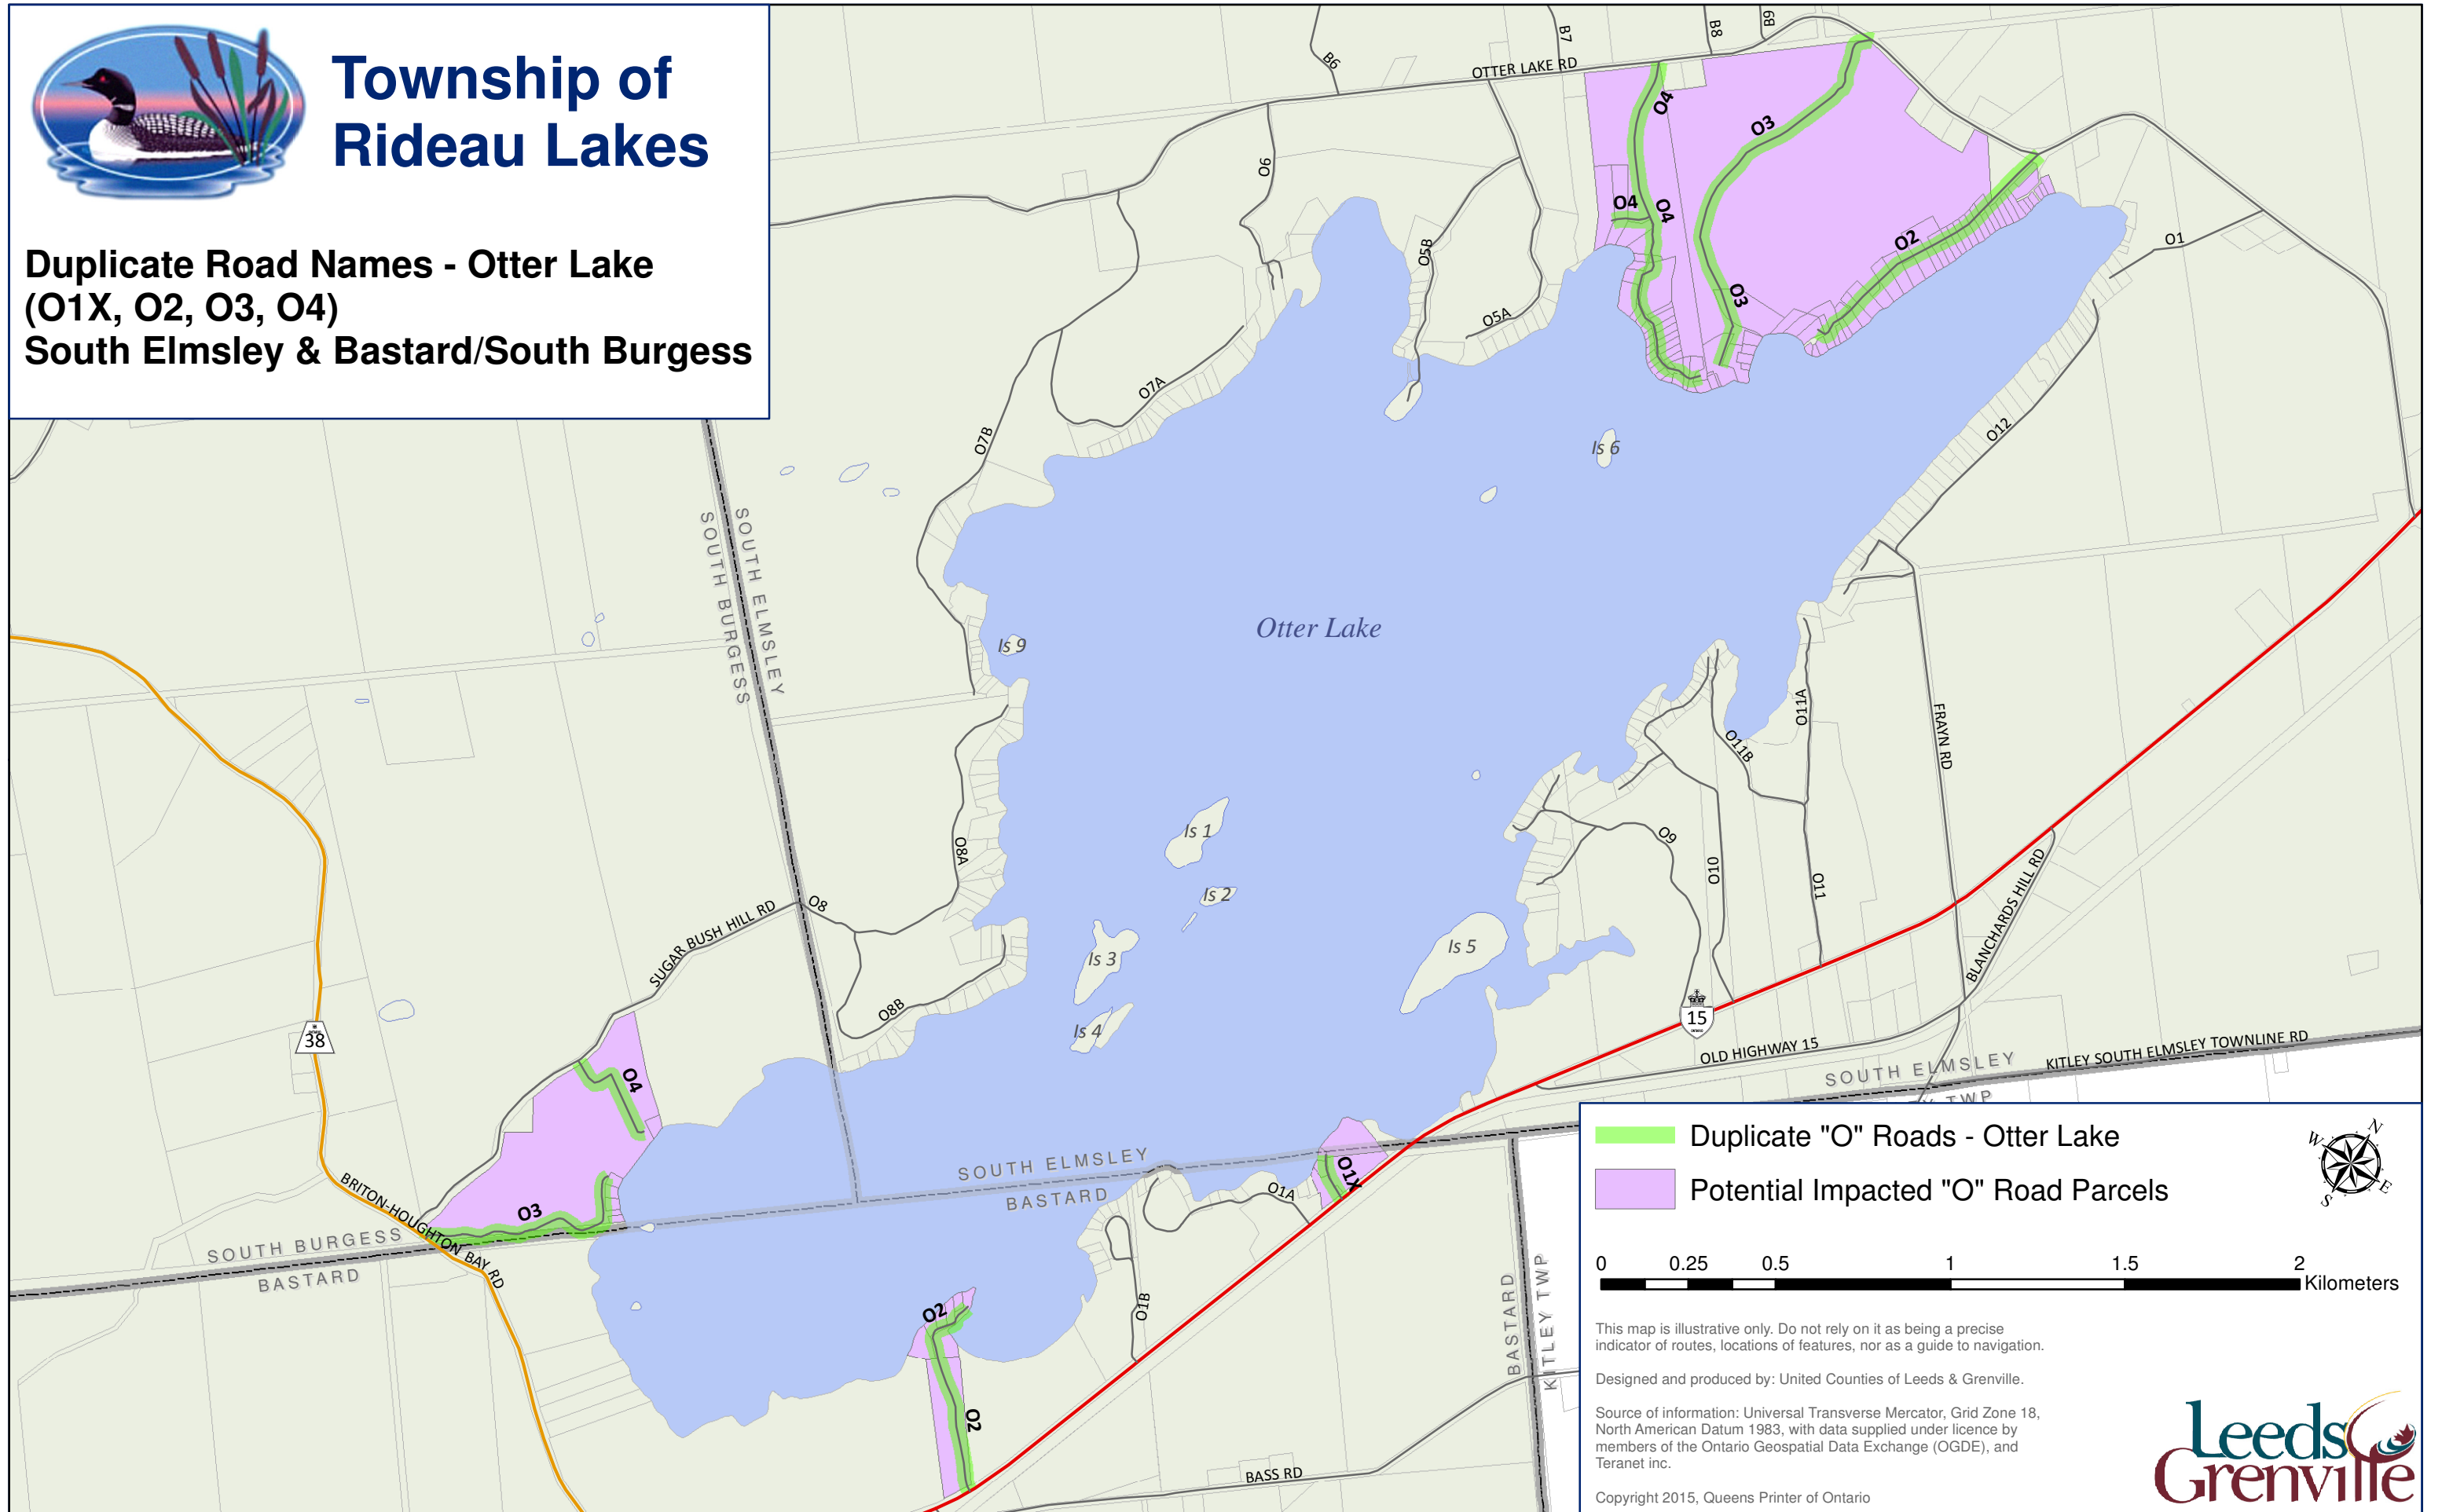

Township of Rideau Lakes

**Duplicate Road Names - Otter Lake
(O1X, O2, O3, O4)
South Elmsley & Bastard/South Burgess**

Green Line: Duplicate "O" Roads - Otter Lake
Purple Area: Potential Impacted "O" Road Parcels

0 0.25 0.5 1 1.5 2 Kilometers

This map is illustrative only. Do not rely on it as being a precise indicator of routes, locations of features, nor as a guide to navigation.

Designed and produced by: United Counties of Leeds & Grenville.

Source of information: Universal Transverse Mercator, Grid Zone 18, North American Datum 1983, with data supplied under licence by members of the Ontario Geospatial Data Exchange (OGDE), and Teranet inc.