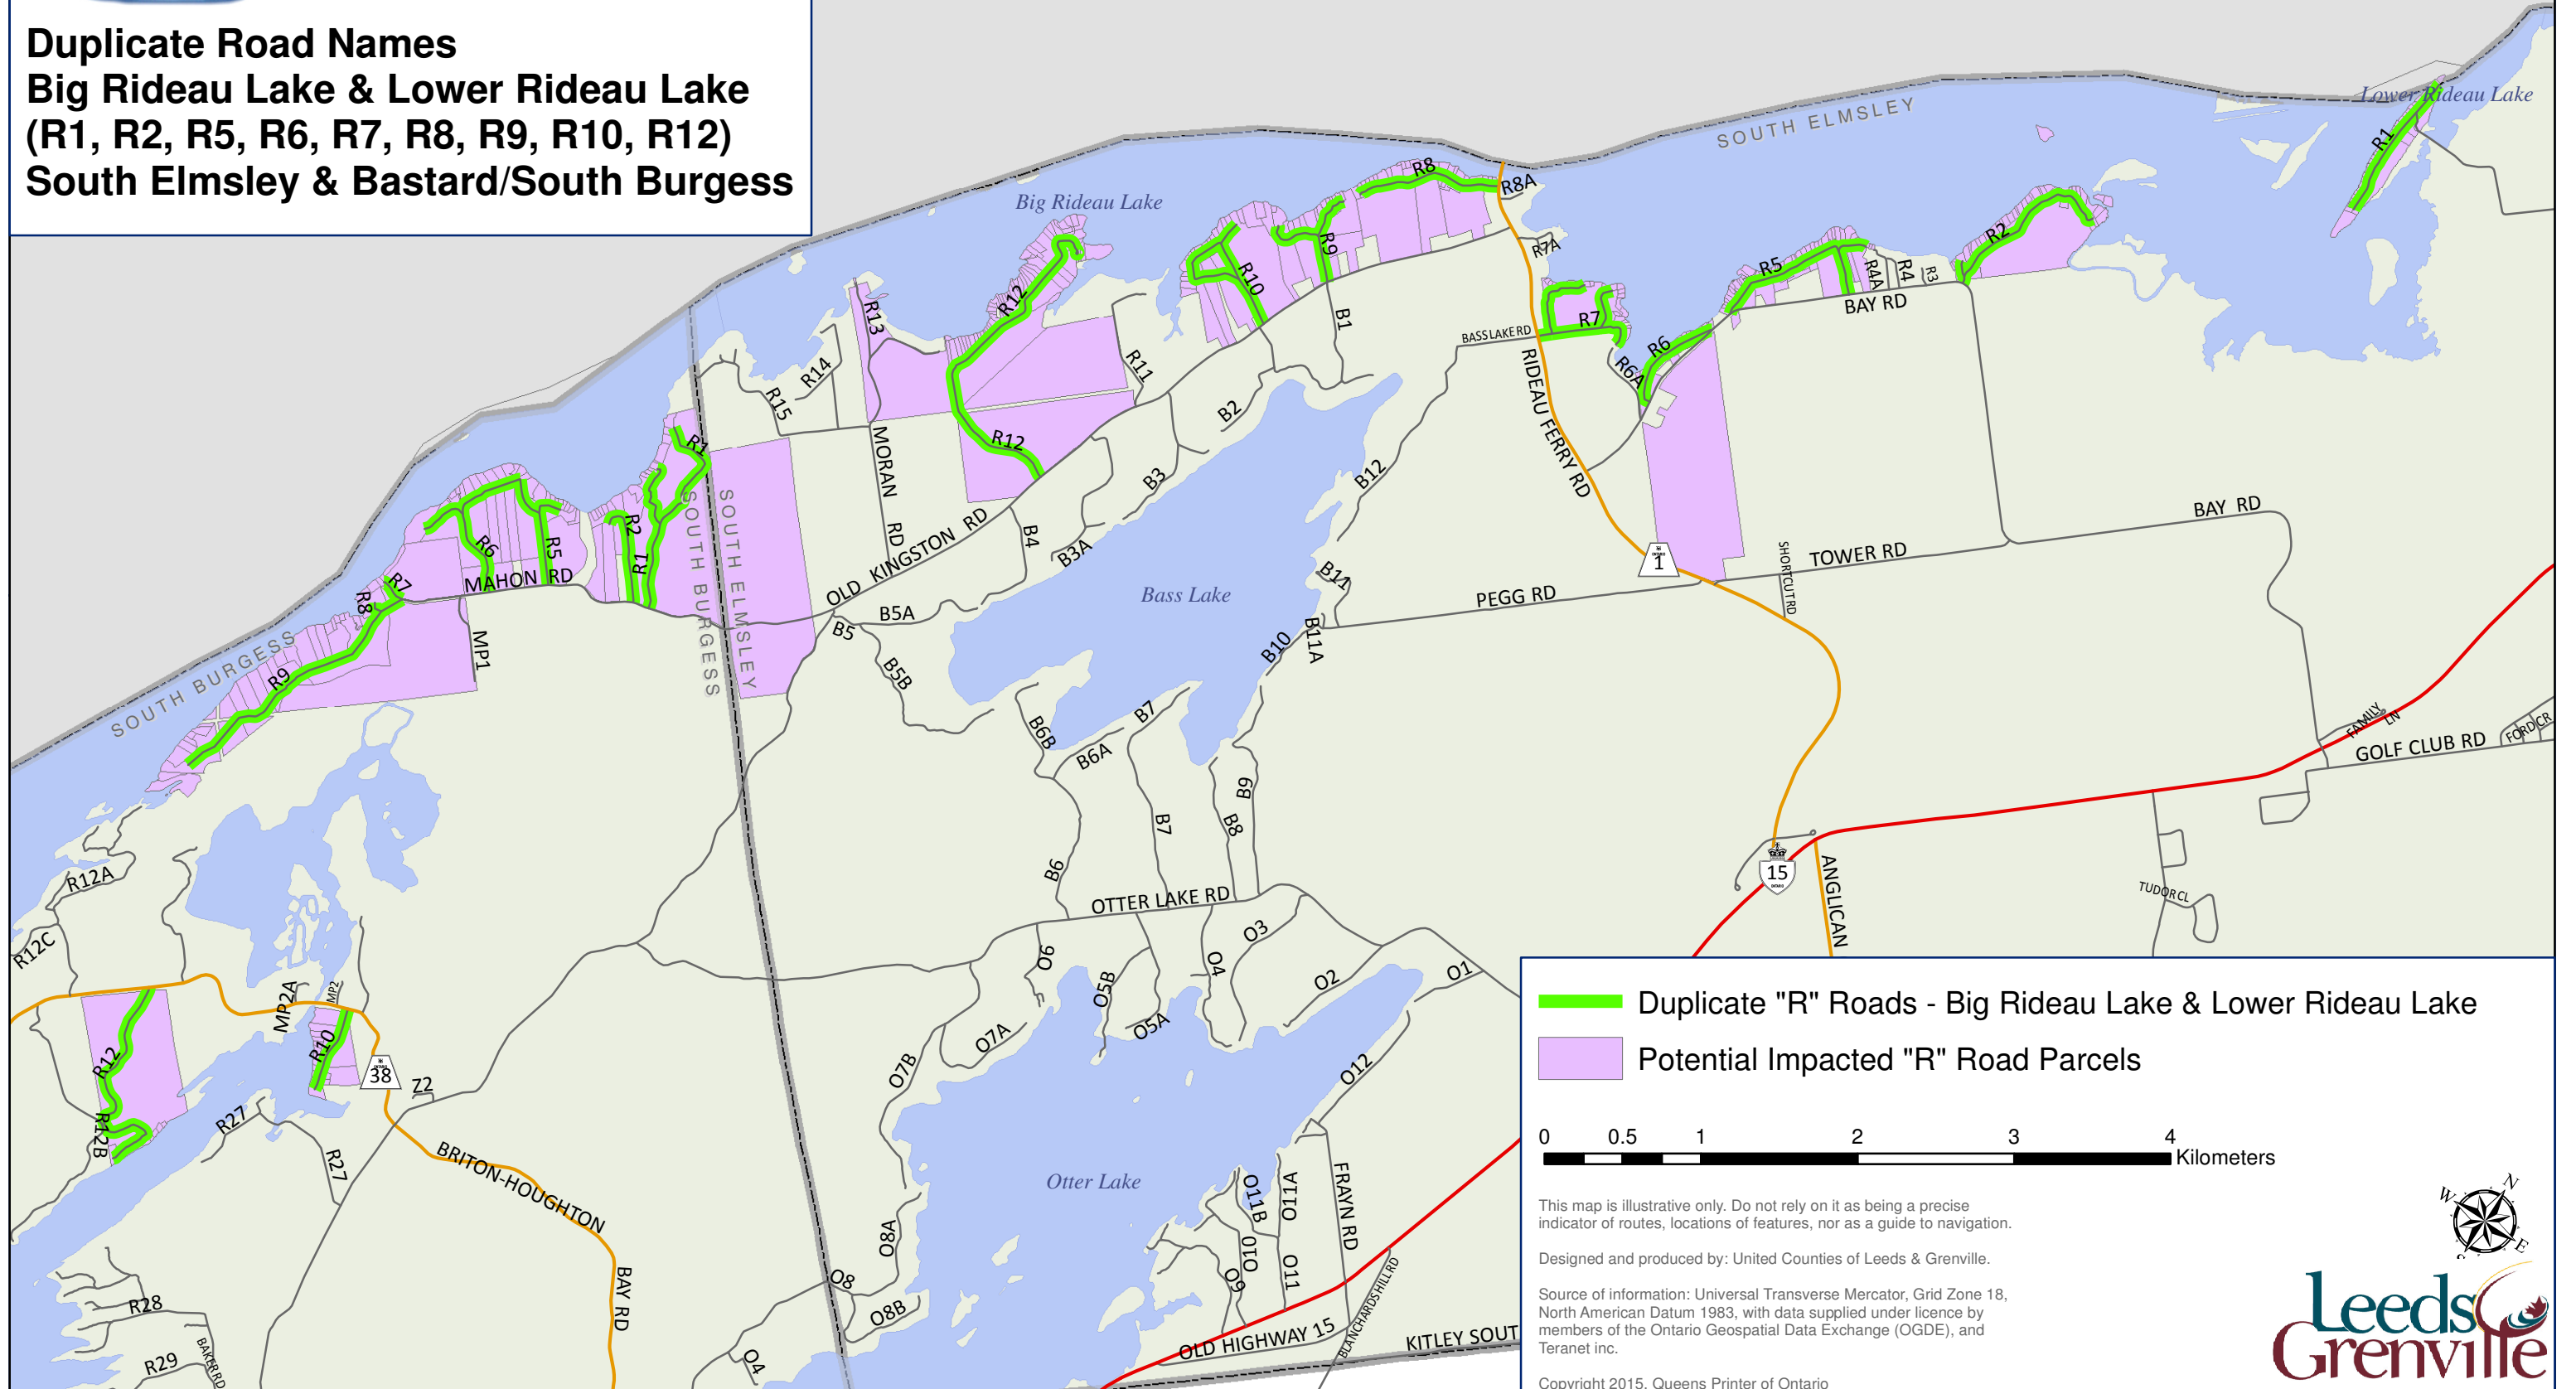

Township of Rideau Lakes

Duplicate Road Names
Big Rideau Lake & Lower Rideau Lake
(R1, R2, R5, R6, R7, R8, R9, R10, R12)
South Elmsley & Bastard/South Burgess

COUNTY OF LANARK

 Duplicate "R" Roads - Big Rideau Lake & Lower Rideau Lake

 Potential Impacted "R" Road Parcels

This map is illustrative only. Do not rely on it as being a precise indicator of routes, locations of features, nor as a guide to navigation.

Designed and produced by: United Counties of Leeds & Grenville.

Source of information: Universal Transverse Mercator, Grid Zone 18, North American Datum 1983, with data supplied under licence by members of the Ontario Geospatial Data Exchange (OGDE), and Teranet inc.